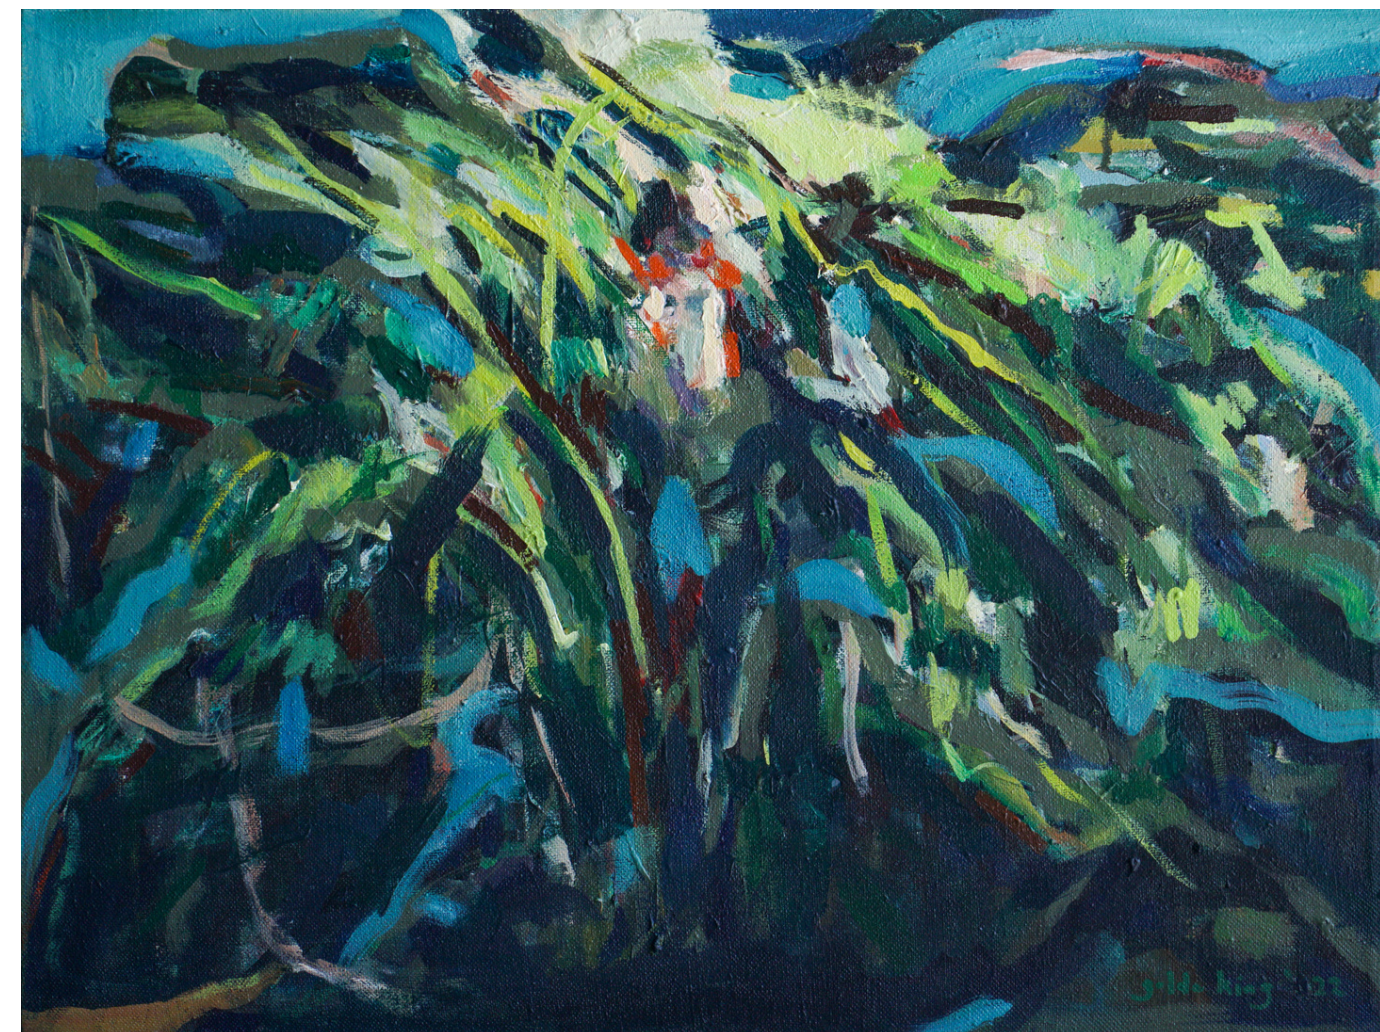

**Same Place, Different Time III: Take Slow
Deep Breaths**

18 x 24 inches
Acrylic on canvas
2022

Code: IWW2024-GK-028
PHP 60,500.00