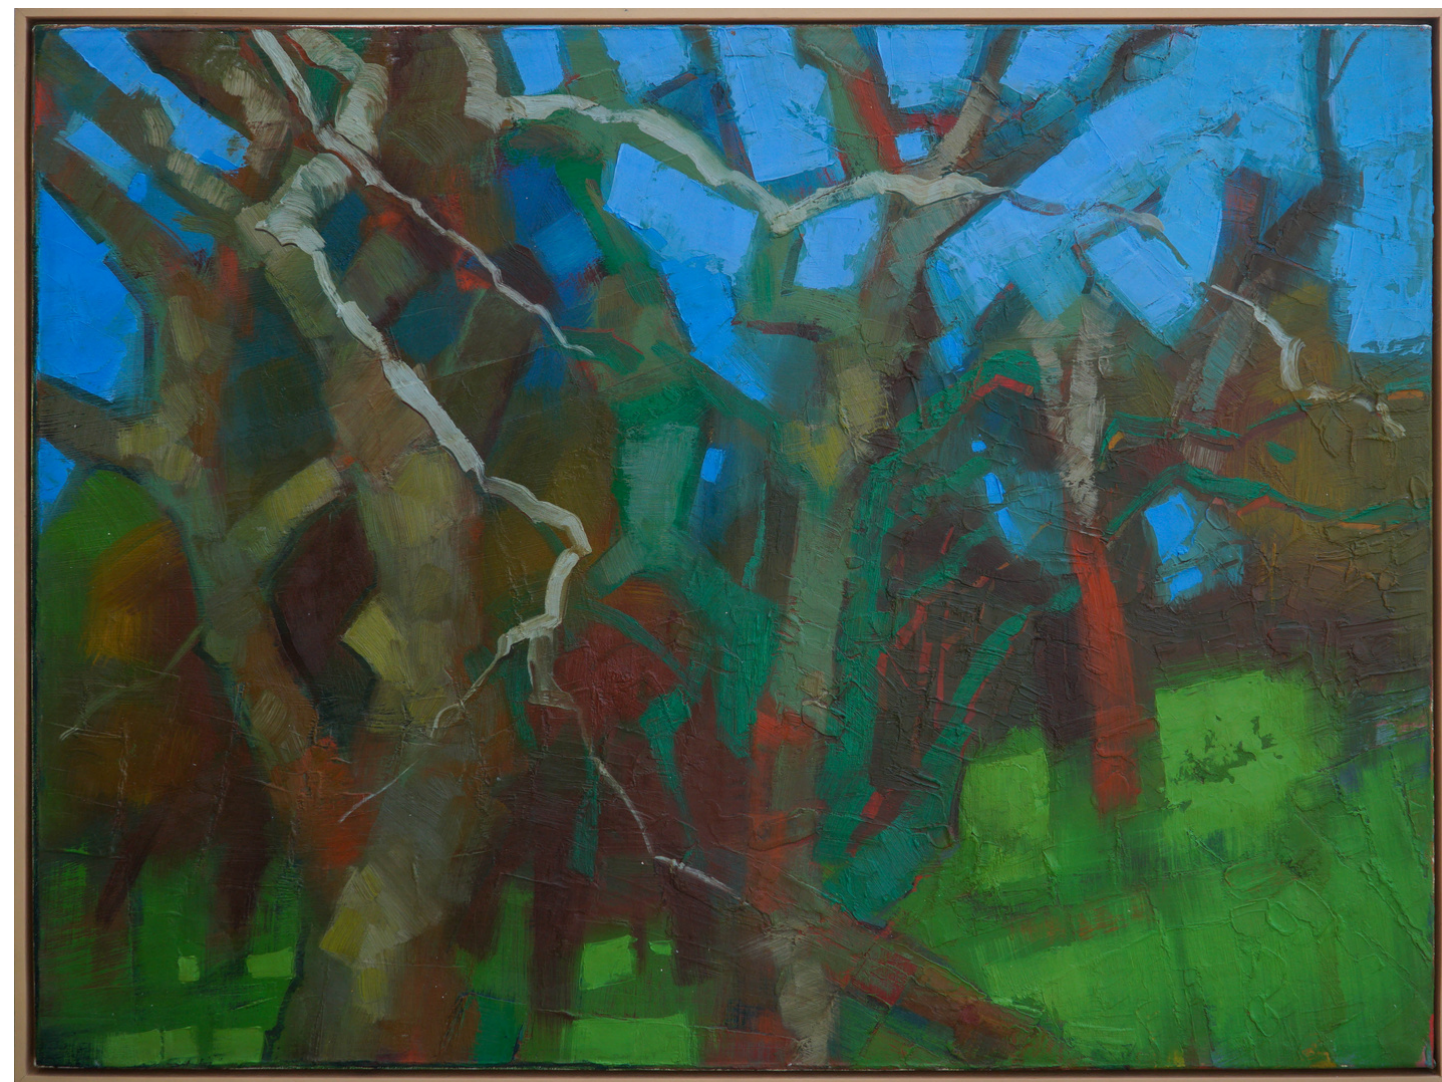

36.2 x 48.4 inches
Oil and Cold Wax on Canvas
2018

Code: IWW2024-JB-011
PHP 187,550.00

Mangrove

48 x 48 inches
Oil on canvas
2023

Code: IWW2024-JB-012
PHP 343,200.00 ●

Oak Grove

36.2 x 48.4 inches
Oil and Cold Wax on canvas
2018