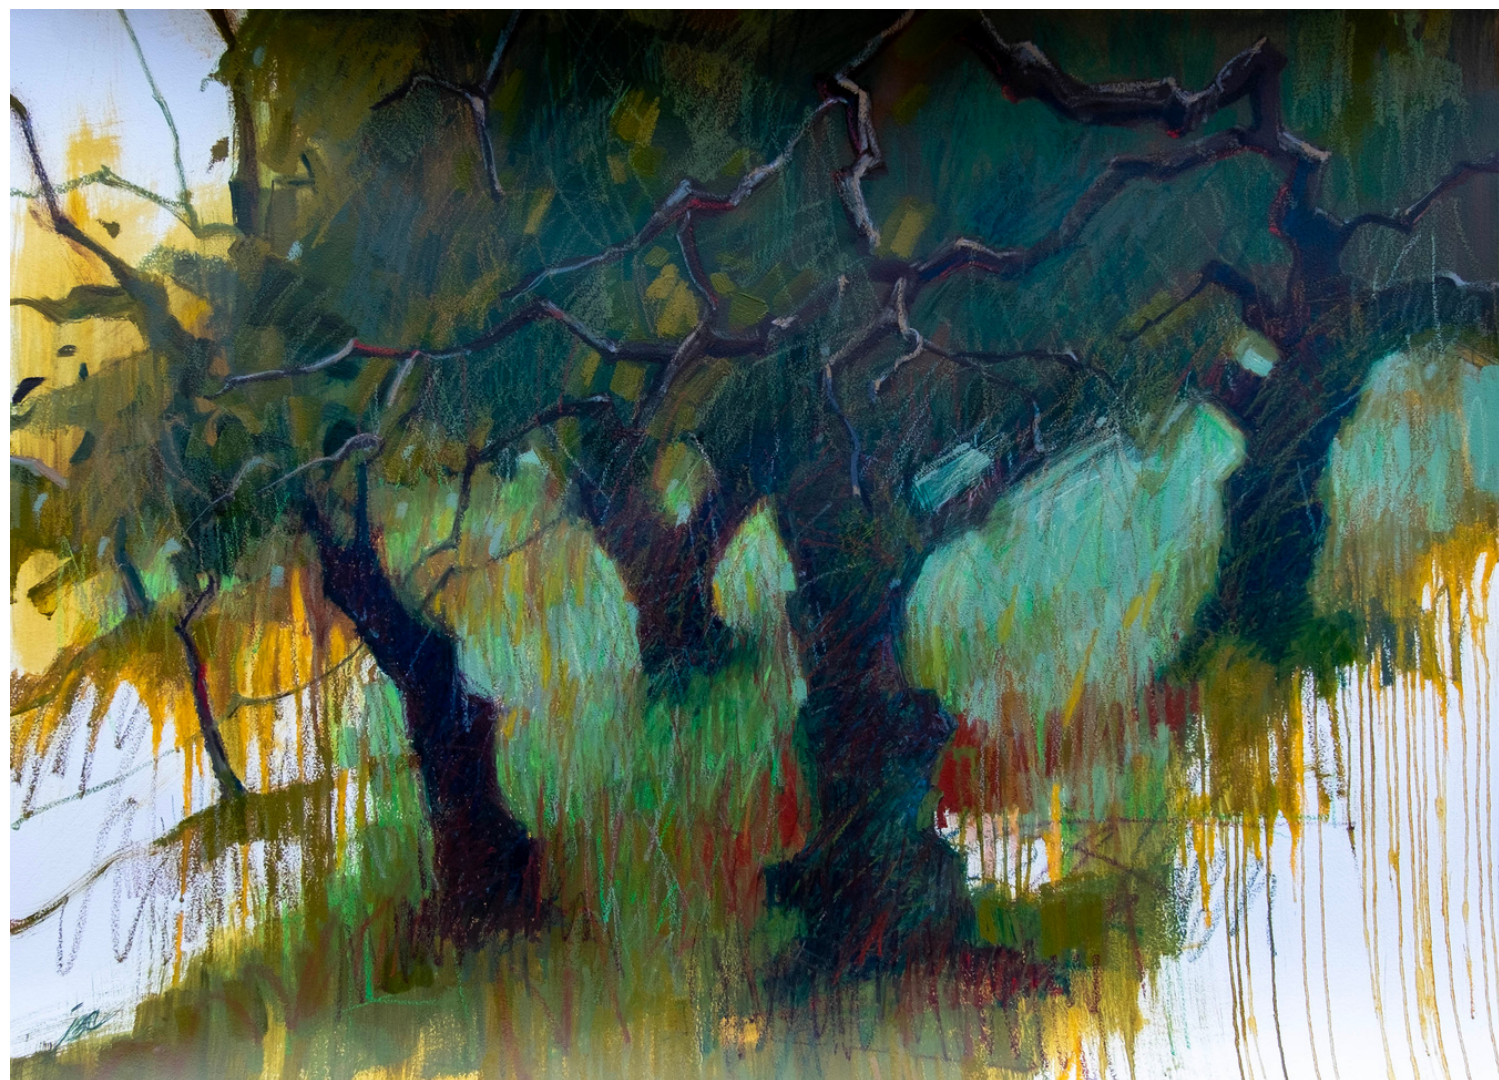

Oak Hill

30 x 40 inches
Oil wash/Oil pastel on Archival Oil Paper
2023

Code: IWW2024-JB-031
PHP 89,100.00