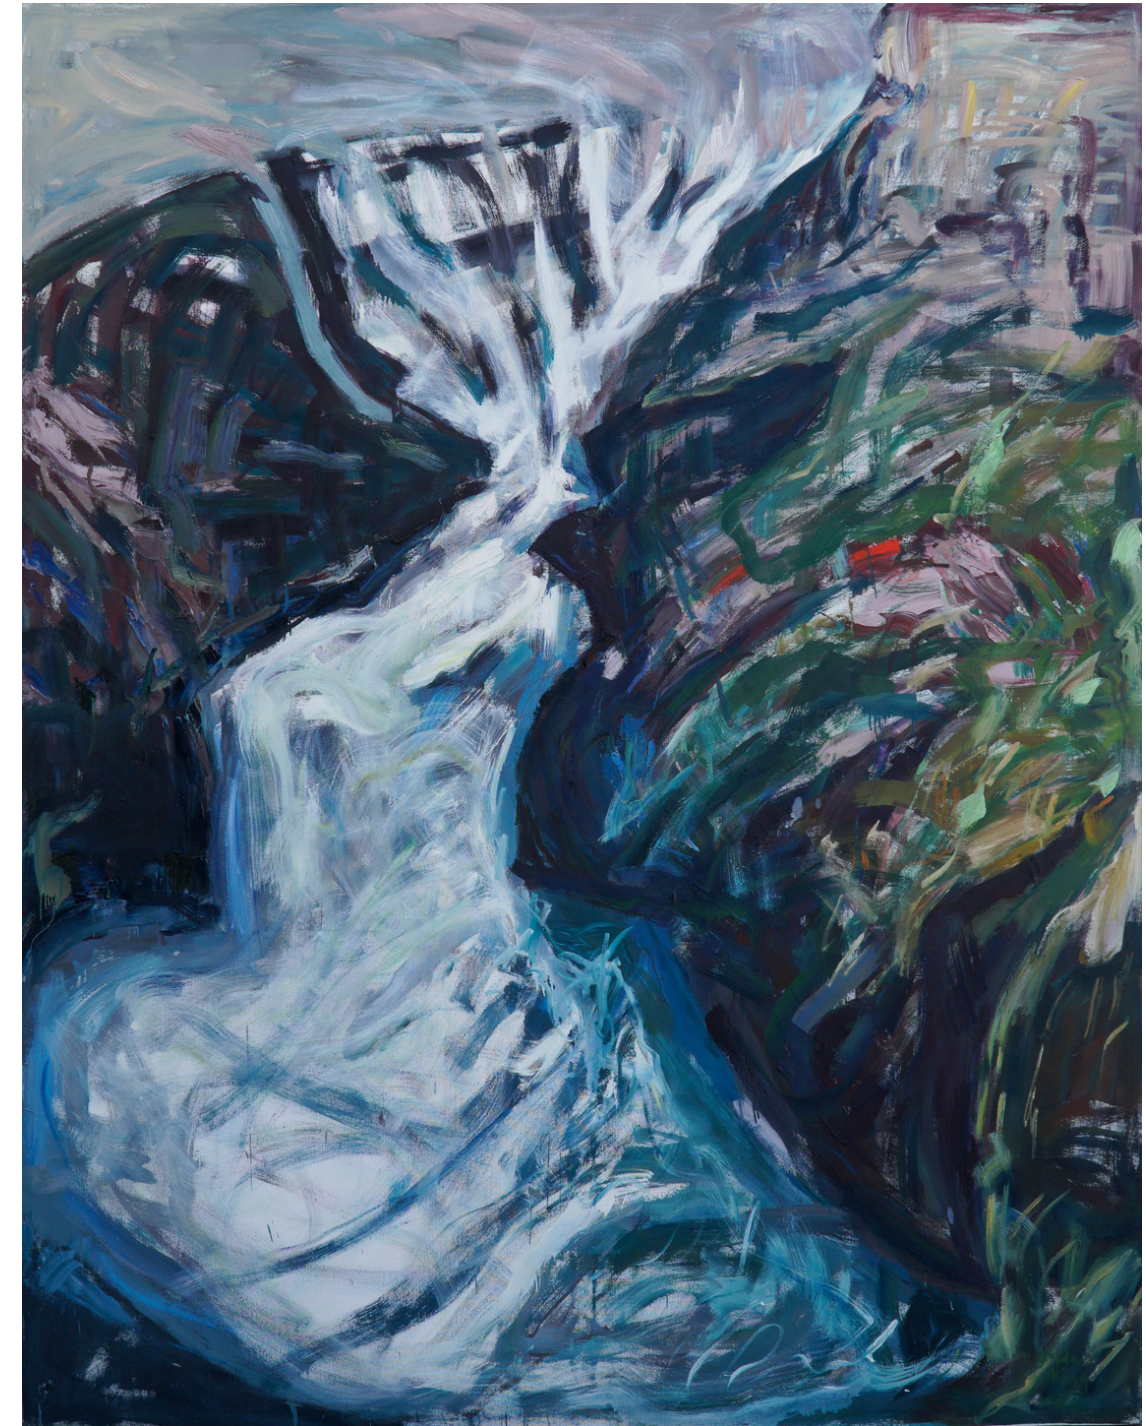

Code: IWW2024-AL-022
PHP 125,400.00

GOLDA KING

Ode to Hope

75.6 x 96 inches
Oil on Canvas
2024

Code: IWW2024-GK-023
PHP 654,874.00

The Greatest Salesman in the World

96 x 75.6 inches
Oil on canvas
2023

Code: IWW2024-GK-024
PHP 654,874.00