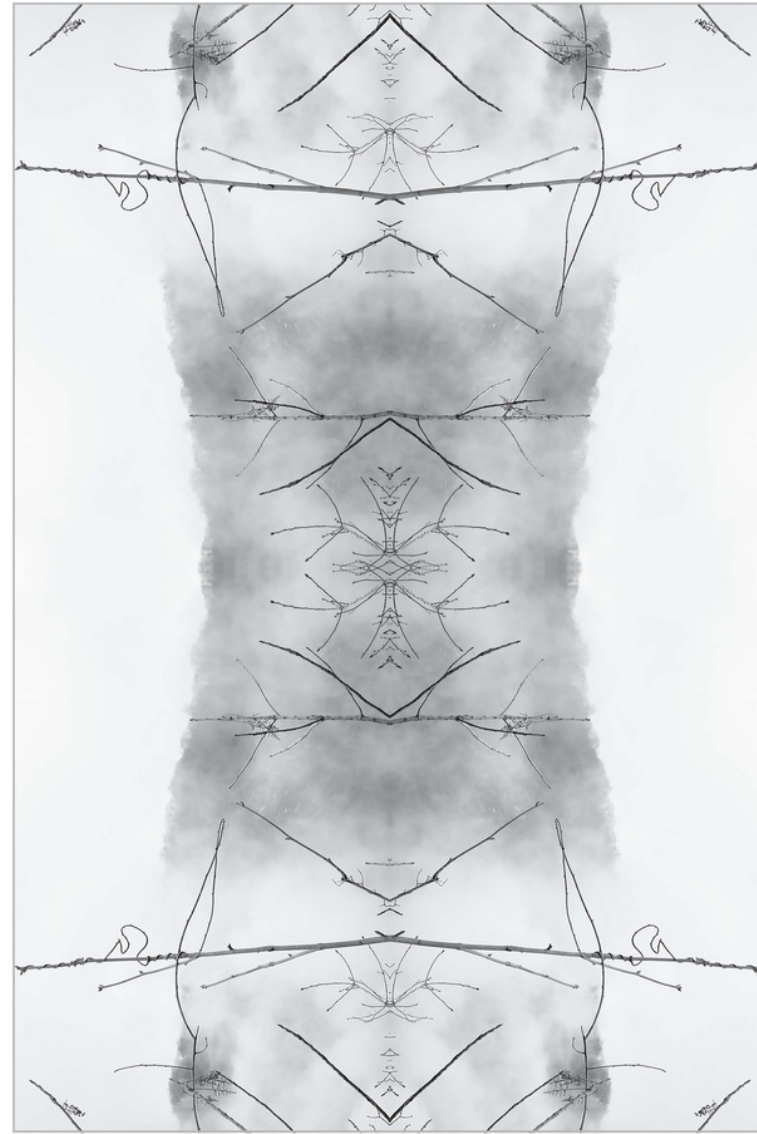

The Child

43.5 x 31 inches
Archival Inkjet on Hahnemühle
Fine Art Paper
2023

Code: IWW2024-AL-021
PHP 125,400.00