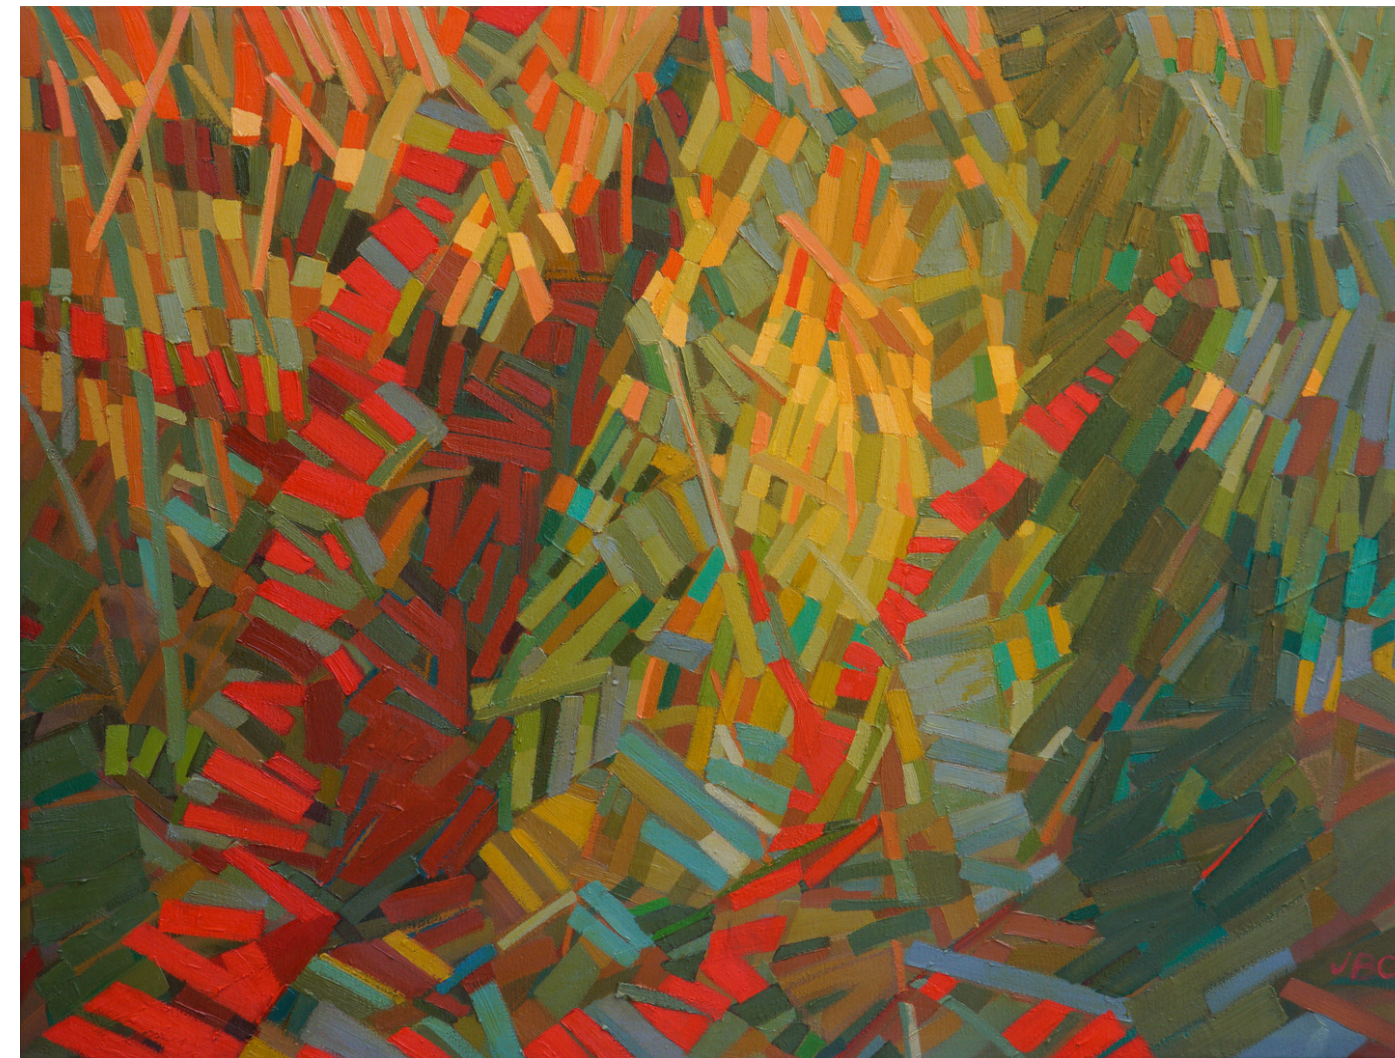

Finding My Way

40 x 30 inches
Oil on canvas
2024

Code: IWW2024-JB-002
PHP 184,800.00