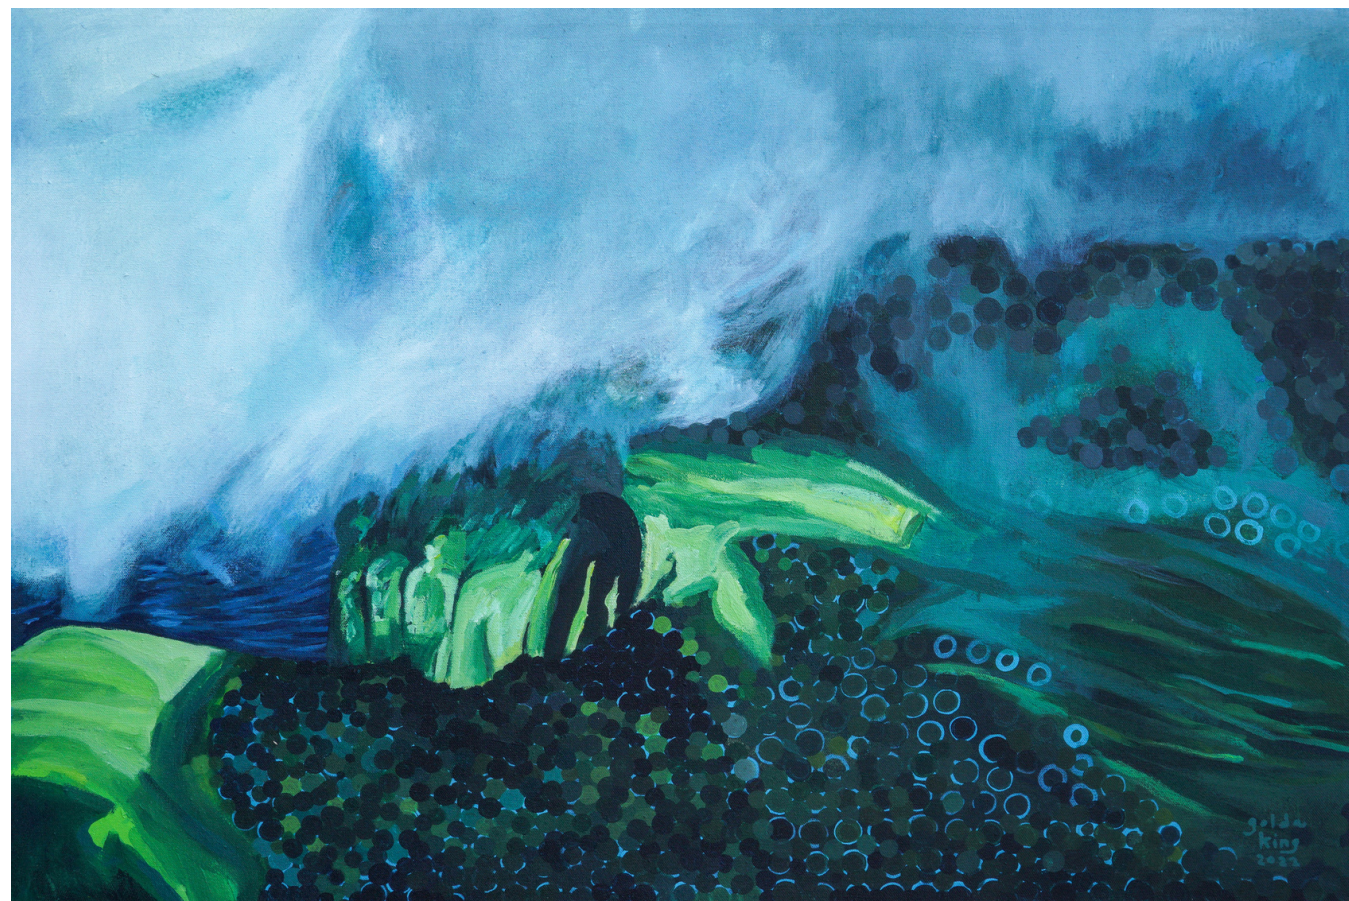

Code: IWW2024-AL-022
PHP 125,400.00

GOLDA KING

Ode to Hope

75.6 x 96 inches
Oil on Canvas
2024

Code: IWW2024-GK-023
PHP 654,874.00

The Greatest Salesman in the World

96 x 75.6 inches
Oil on canvas
2023

Code: IWW2024-GK-024
PHP 654,874.00