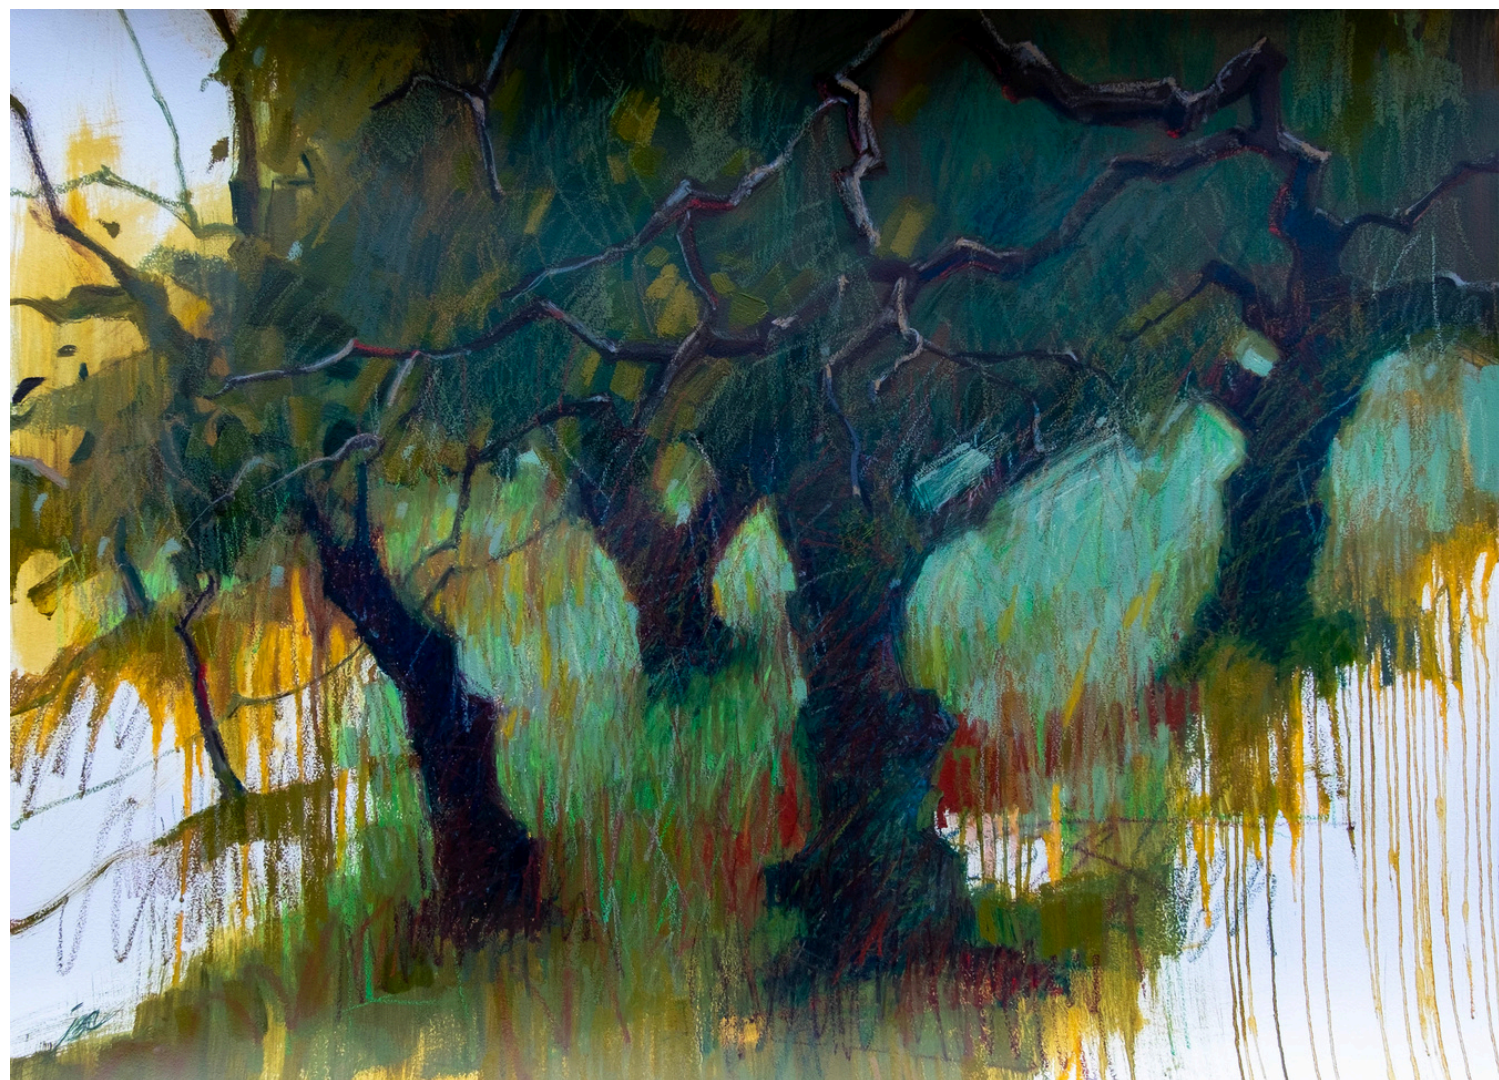

Oak Hill

30 x 40 inches
Oil wash/Oil pastel on Archival Oil Paper
2023

Code: IWW2024-JB-031
PHP 89,100.00