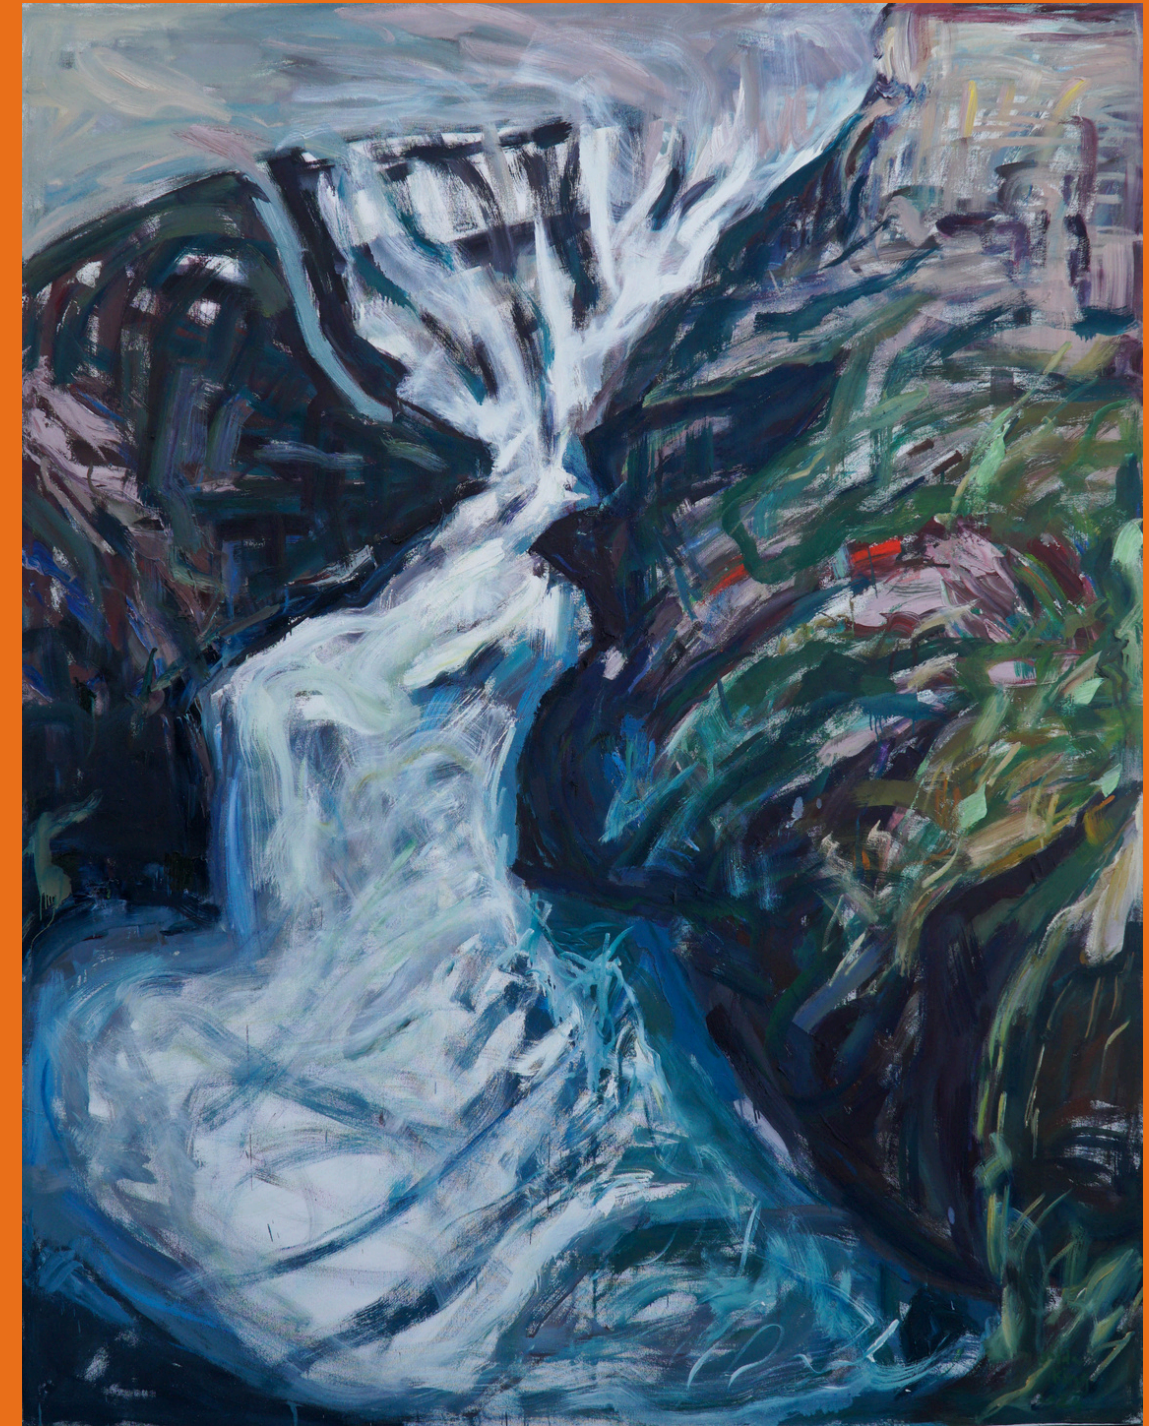

Code: IWW2024-AL-022
PHP 125,400.00

GOLDA KING

Ode to Hope

75.6 x 96 inches
Oil on Canvas
2024

Code: IWW2024-GK-023
PHP 654,874.00

The Greatest Salesman in the World

96 x 75.6 inches
Oil on canvas
2023

Code: IWW2024-GK-024
PHP 654,874.00

GOLDA KING

Ode to Hope

75.6 x 96 inches
Oil on Canvas
2024

Code: IWW2024-GK-023
PHP 714,408.00

The Greatest Salesman in the World

96 x 75.6 inches
Oil on canvas
2023

Code: IWW2024-GK-024
PHP 714,408.00

Let's Celebrate Here Alone Together