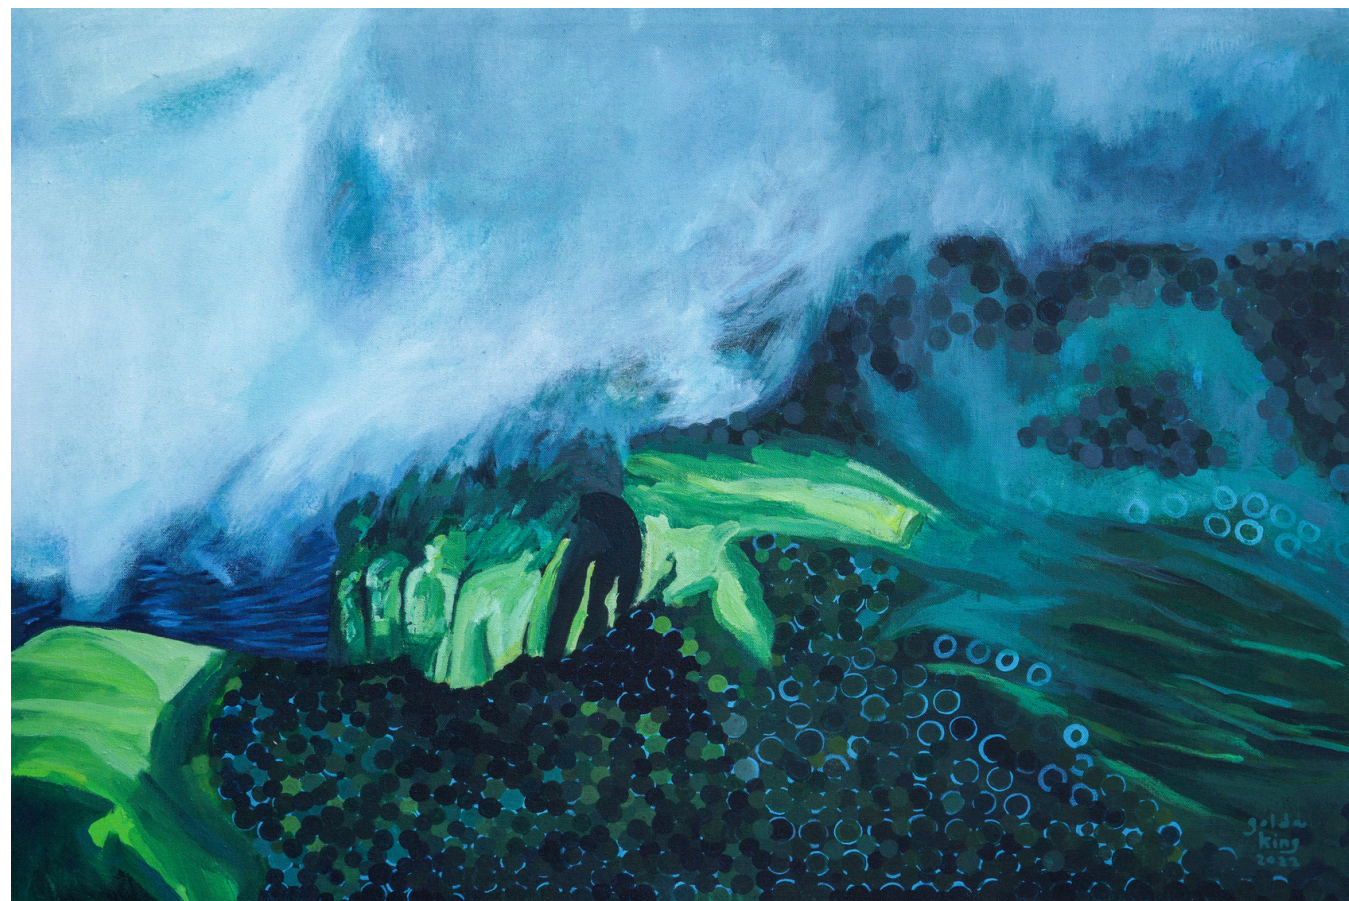

Code: IWW2024-AL-022
PHP 125,400.00

GOLDA KING

Ode to Hope

75.6 x 96 inches
Oil on Canvas
2024

Code: IWW2024-GK-023
PHP 654,874.00

The Greatest Salesman in the World

96 x 75.6 inches
Oil on canvas
2023

Code: IWW2024-GK-024
PHP 654,874.00

GOLDA KING

Ode to Hope

75.6 x 96 inches
Oil on Canvas
2024

Code: IWW2024-GK-023
PHP 714,408.00

The Greatest Salesman in the World

96 x 75.6 inches
Oil on canvas
2023

Code: IWW2024-GK-024
PHP 714,408.00

Let's Celebrate Here Alone Together

18 x 36 inches
Acrylic on canvas
2022

Code: IWW2024-GK-025
PHP 93,500.00

Look Up, Look Down, Look All Around

36 x 36 inches
Acrylic on canvas
2022

Code: IWW2024-GK-026
PHP 198,000.00

Shelter

18 x 24 inches
Acrylic on canvas
2022