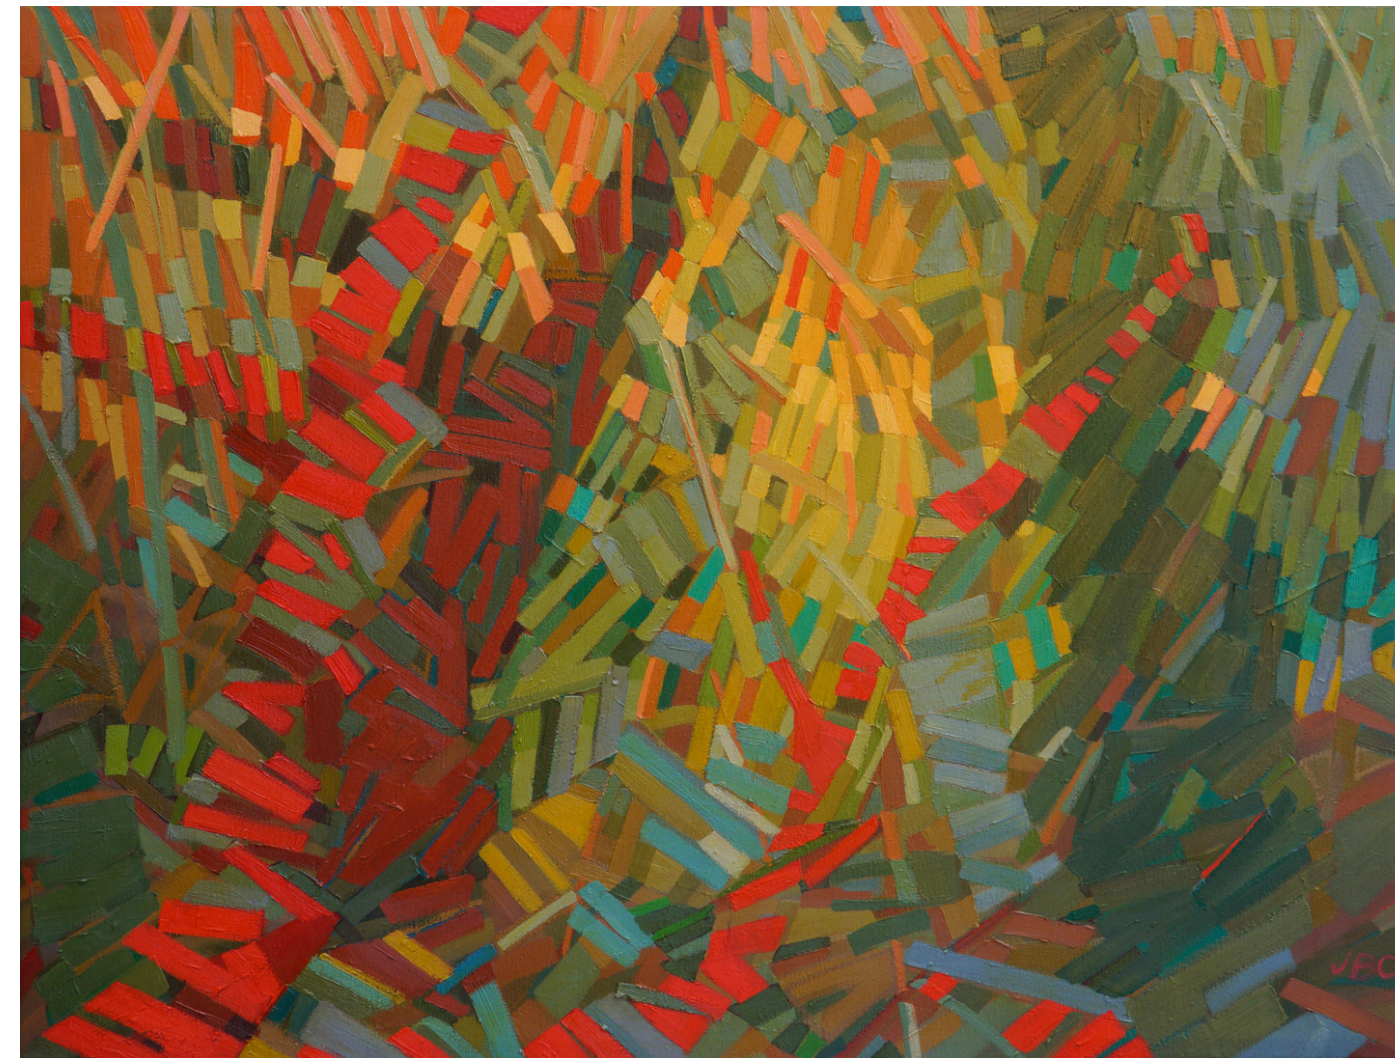

Finding My Way

40 x 30 inches
Oil on canvas
2024

Code: IWW2024-JB-002
PHP 184,800.00