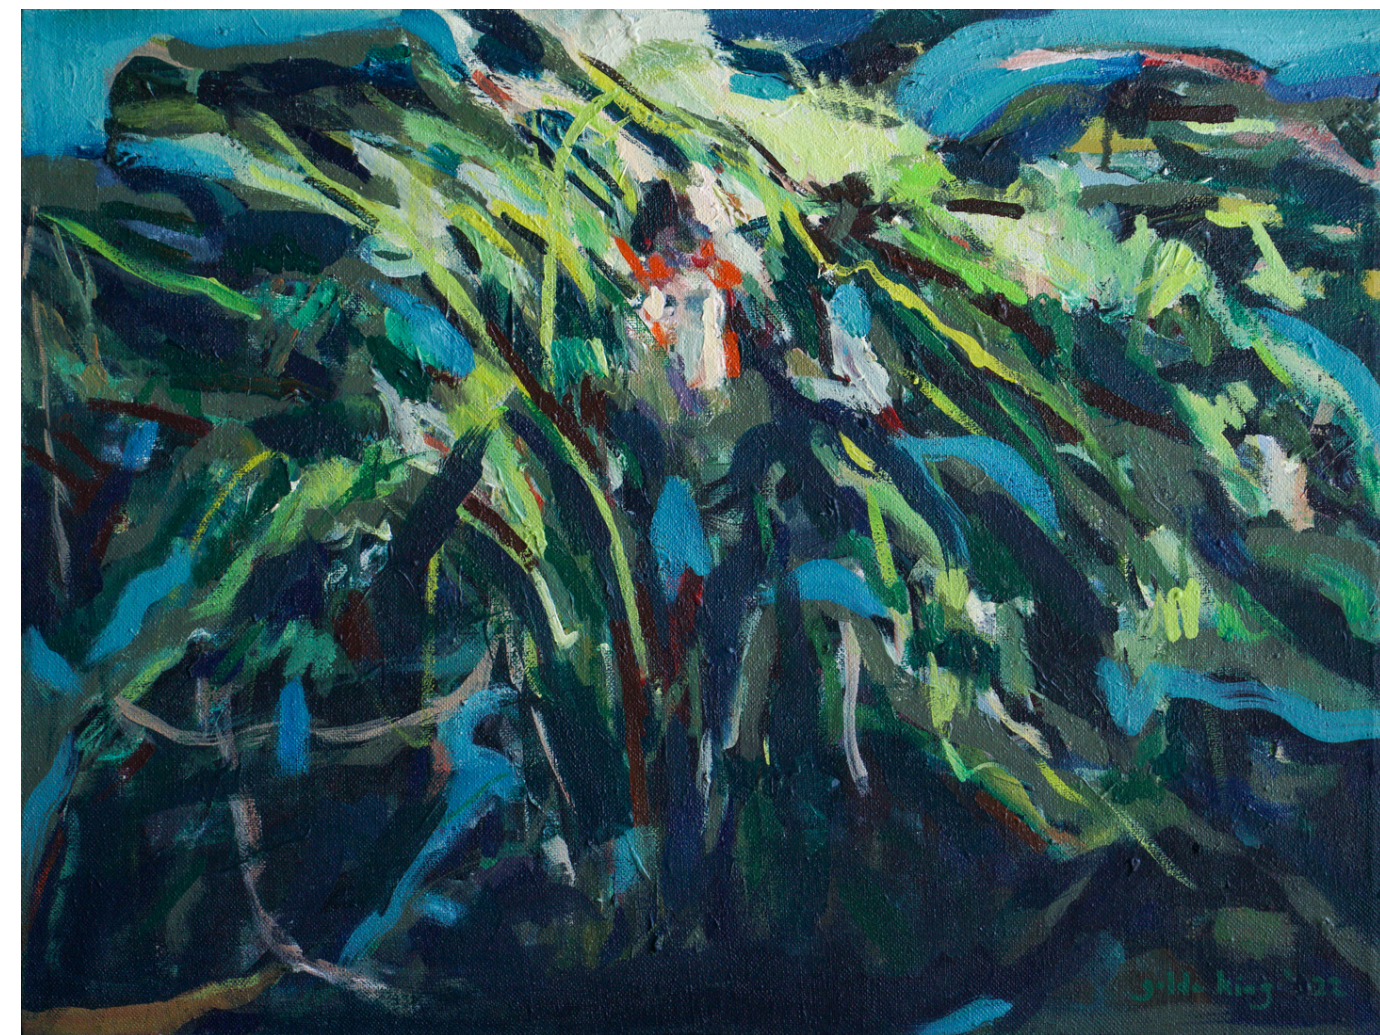

**Same Place, Different Time III: Take Slow
Deep Breaths**

18 x 24 inches
Acrylic on canvas
2022

Code: IWW2024-GK-028
PHP 60,500.00