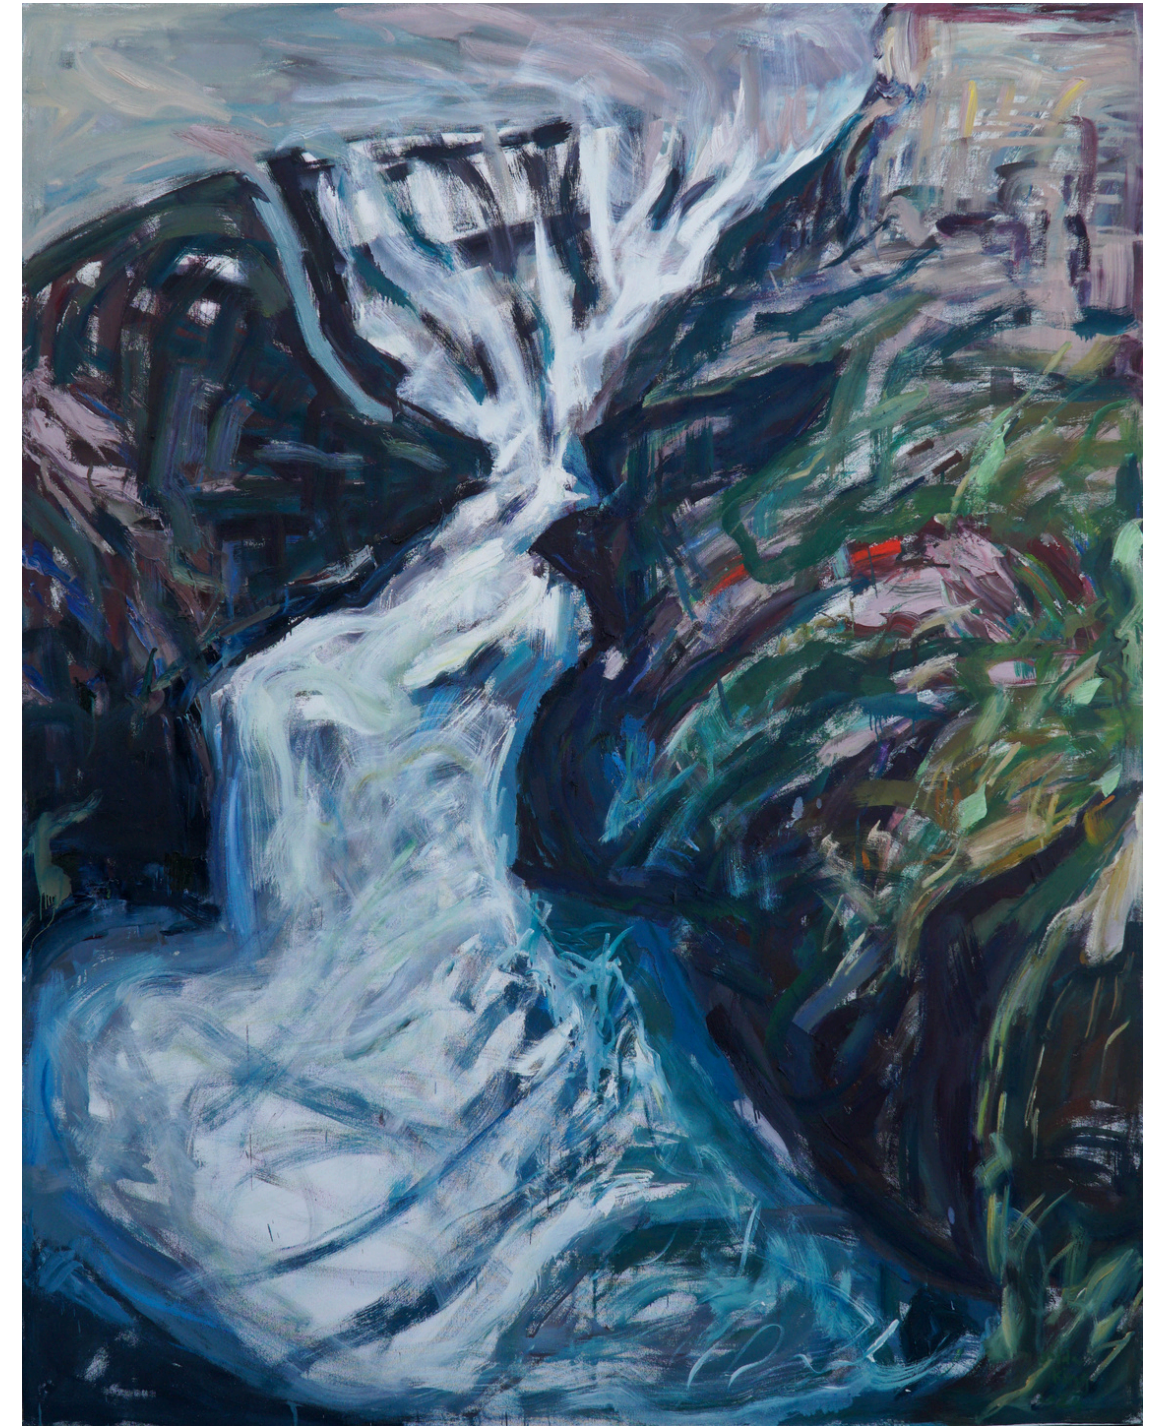

Code: IWW2024-AL-022
PHP 125,400.00

GOLDA KING

Ode to Hope

75.6 x 96 inches
Oil on Canvas
2024

Code: IWW2024-GK-023
PHP 654,874.00

The Greatest Salesman in the World

96 x 75.6 inches
Oil on canvas
2023

Code: IWW2024-GK-024
PHP 654,874.00

GOLDA KING

Ode to Hope

75.6 x 96 inches
Oil on Canvas
2024

Code: IWW2024-GK-023
PHP 714,408.00

The Greatest Salesman in the World

96 x 75.6 inches
Oil on canvas
2023

Code: IWW2024-GK-024
PHP 714,408.00

Let's Celebrate Here Alone Together